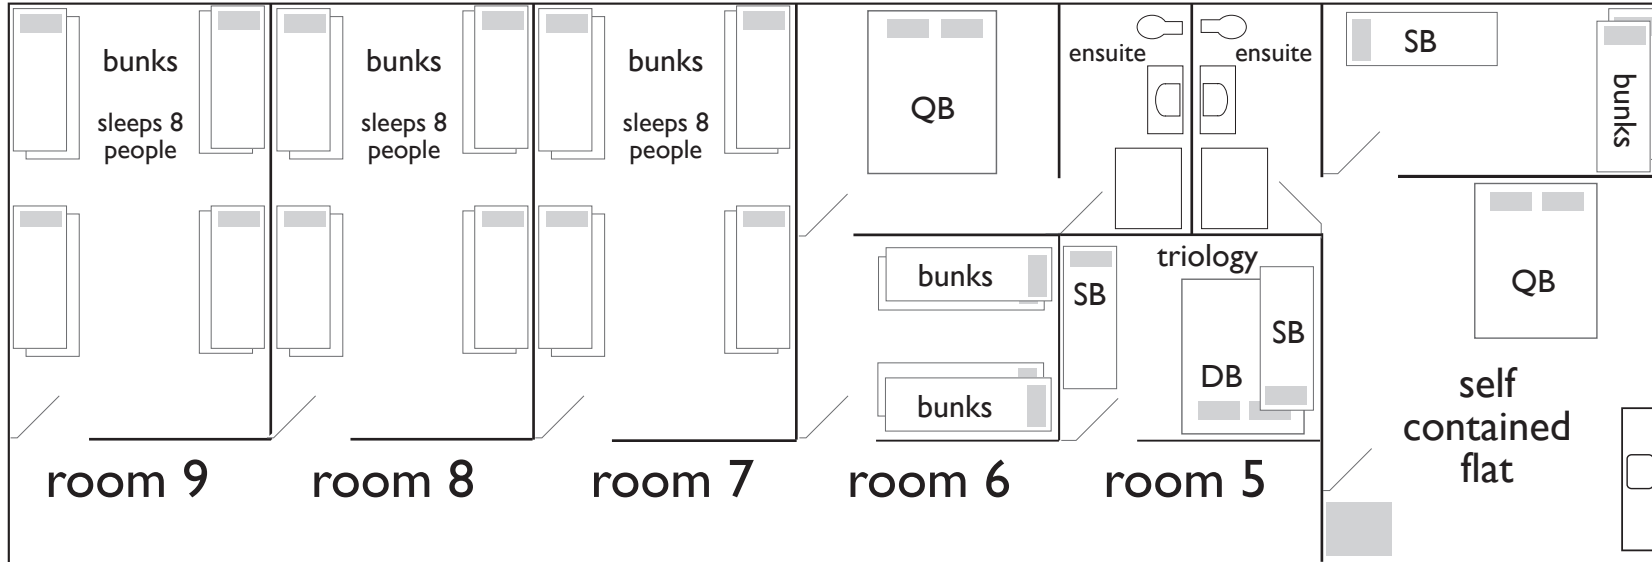

Room Layout

Upstairs

- self-contained flat
ensuite, kitchen, lounge
TV & DVD, fridge etc
5 max
- room 5 = small room
couple 4 max
- room 6 = QB, ensuite,
bunks in sep room, 6 max
- room 7 = bunks 8 max
- room 8 = bunks 8 max
- room 9 = bunks 8 max

Downstairs

- room 1 = family room
2 sep rooms, 7 max
- room 2 = family room
2 sep rooms, 7 max
- room 3 = 2 Queen
beds, bunks, 6 max
- room 4 = adult style
strong bunks
one room, 10 max

Total Accommodation: 4 Queen, 3 double bed, 55 single beds.