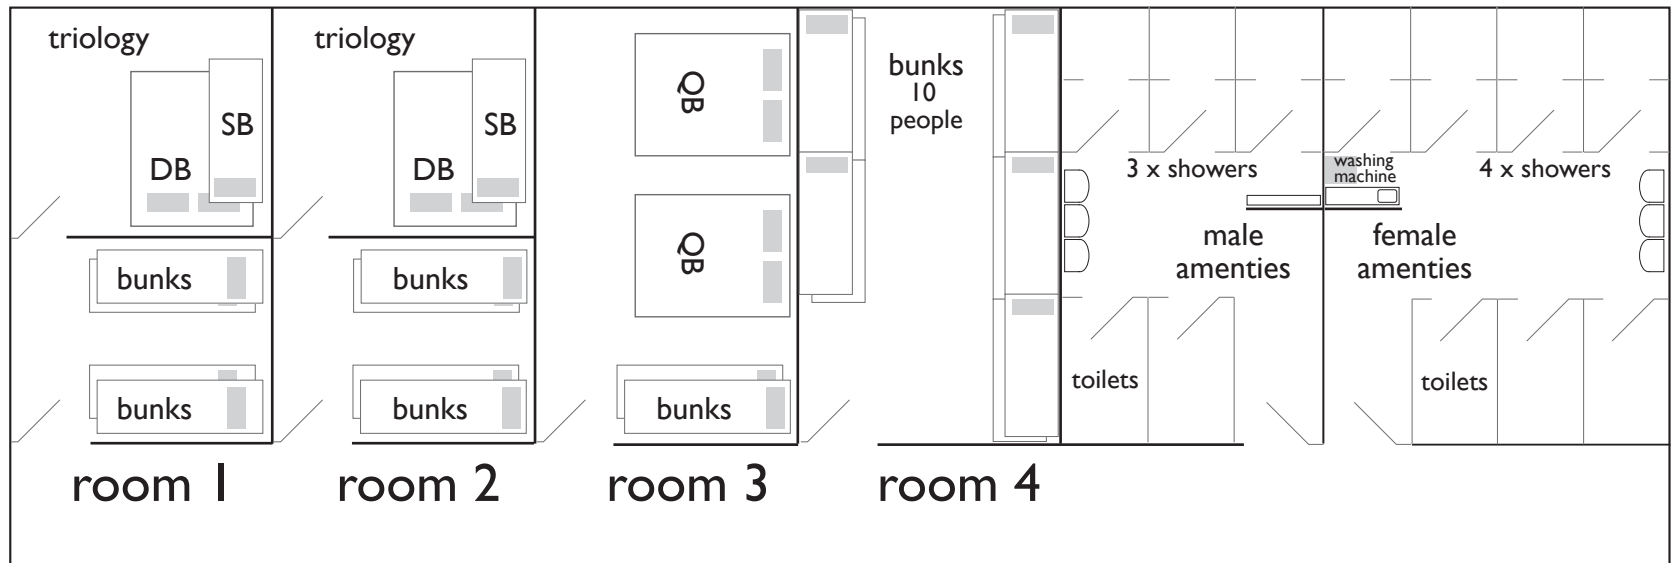

Room Layout

Upstairs

- self-contained flat
ensuite, kitchen, lounge
TV & DVD, fridge etc
5 max
- room 5 = small room
couple 4 max
- room 6 = QB, ensuite,
bunks in sep room, 6 max
- room 7 = bunks 8 max
- room 8 = bunks 8 max
- room 9 = bunks 8 max

Downstairs

- room 1 = family room
2 sep rooms, 7 max
- room 2 = family room
2 sep rooms, 7 max
- room 3 = 2 Queen
beds, bunks, 6 max
- room 4 = adult style
strong bunks
one room, 10 max

Total Accommodation: 4 Queen, 3 double bed, 55 single beds.